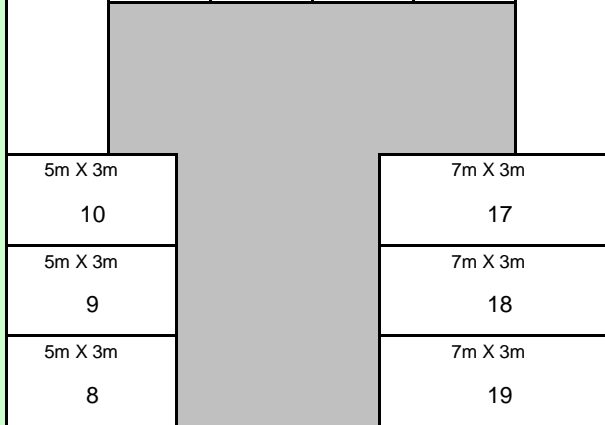

WIZARD SELF STORAGE : ROCKHAMPTON

Entry

Gate

Price List: January 2014

Site Address: 36 Burnett Street, Berserker, Rockhampton. QLD

Shed Sizes:

Volume	Dimensions (LxWxH)	Per Month-each
12m3	2m x 2m x 3m	\$80.00
18m3	3m x 2m x 3m	\$90.00
36m3	4m x 3m x 3m	\$150.00
45m3	5m x 3m x 3m	\$170.00
63m3	7m x 3m x 3m	\$195.00
90m3	10m x 3m x 3m	\$240.00
Office + Store room 45m3	5m x 3m x 3m	\$794.67
House 81m3	10m x 3m x 3m	\$1,126.66