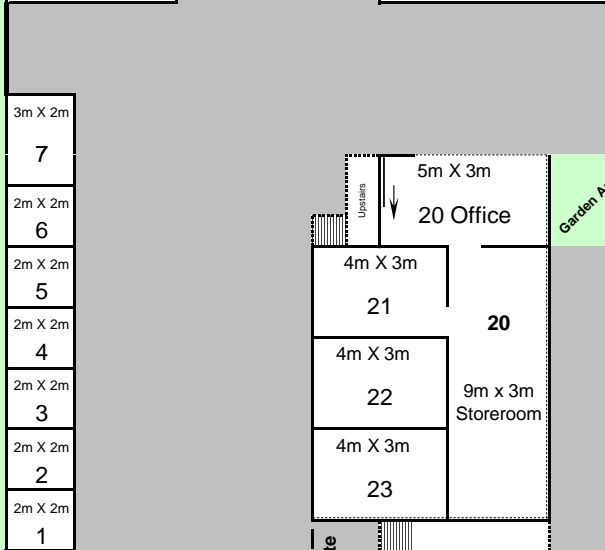

WIZARD SELF STORAGE : ROCKHAMPTON

Entry

Gate

Price List: January 2014

Site Address: 36 Burnett Street, Berserker, Rockhampton. QLD

Shed Sizes:

Volume	Dimensions (LxWxH)	Per Month-each
12m3	2m x 2m x 3m	\$80.00
18m3	3m x 2m x 3m	\$90.00
36m3	4m x 3m x 3m	\$150.00
45m3	5m x 3m x 3m	\$170.00
63m3	7m x 3m x 3m	\$195.00
90m3	10m x 3m x 3m	\$240.00
Office + Store room 45m3	5m x 3m x 3m	\$794.67
House 81m3	10m x 3m x 3m	\$1,126.66