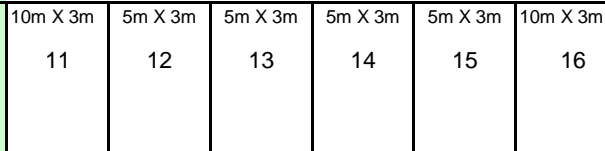

WIZARD SELF STORAGE : ROCKHAMPTON

Entry

Gate

Price List: January 2014

Site Address: 36 Burnett Street, Berserker, Rockhampton. QLD

Shed Sizes:

Volume	Dimensions (LxWxH)	Per Month-each
12m3	2m x 2m x 3m	\$80.00
18m3	3m x 2m x 3m	\$90.00
36m3	4m x 3m x 3m	\$150.00
45m3	5m x 3m x 3m	\$170.00
63m3	7m x 3m x 3m	\$195.00
90m3	10m x 3m x 3m	\$240.00
Office + Store room 45m3	5m x 3m x 3m	\$794.67
House 81m3	10m x 3m x 3m	\$1,126.66